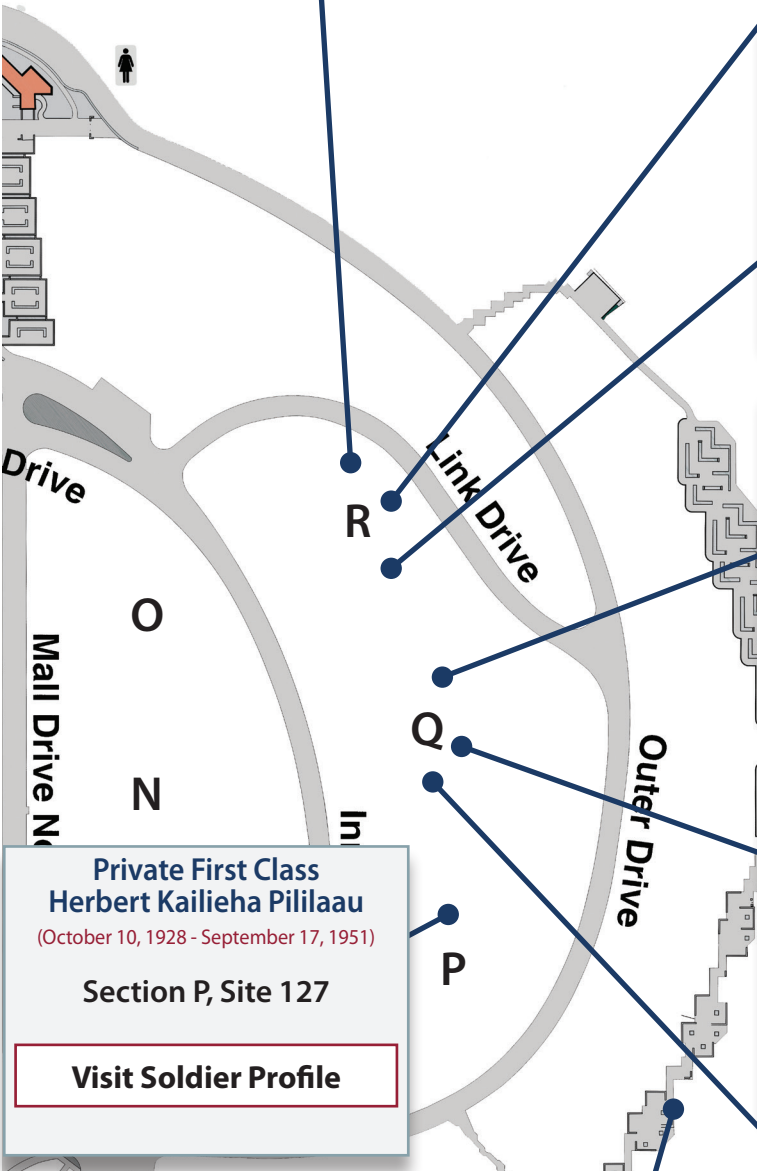

Dates \_\_\_\_\_

Battle/Location \_\_\_\_\_

**Visit Soldier Profile**

- Directions:**
1. Locate the grave marker or memorial for sites 1-10.
  2. Determine the name, rank, branch of service, date of birth, and date of death for each service member.
  3. Access the provided link to read the personal story of the service member using the profiles.
  4. Record the gathered information in the correct bubble.
  5. Meet at the the Columbia statue at the top of the stairs at the designated time.

**Courts of the Missing, Court 4**

Name: Norman L. Bannister, Jr.

Rank \_\_\_\_\_ Branch \_\_\_\_\_

Dates \_\_\_\_\_

Battle/Location \_\_\_\_\_

**Visit Soldier Profile**

**7. Section R, Site 141**

Name \_\_\_\_\_

Rank \_\_\_\_\_ Branch \_\_\_\_\_

Dates \_\_\_\_\_

Battle/Location \_\_\_\_\_

**Visit Soldier Profile**

**6. Section R, Site 236**

Name \_\_\_\_\_

Rank \_\_\_\_\_ Branch \_\_\_\_\_

Dates \_\_\_\_\_

Battle/Location \_\_\_\_\_

**Visit Soldier Profile**

**5. Section R, Site 354**

Name \_\_\_\_\_

Rank \_\_\_\_\_ Branch \_\_\_\_\_

Dates \_\_\_\_\_

Battle/Location \_\_\_\_\_

**Visit Soldier Profile**