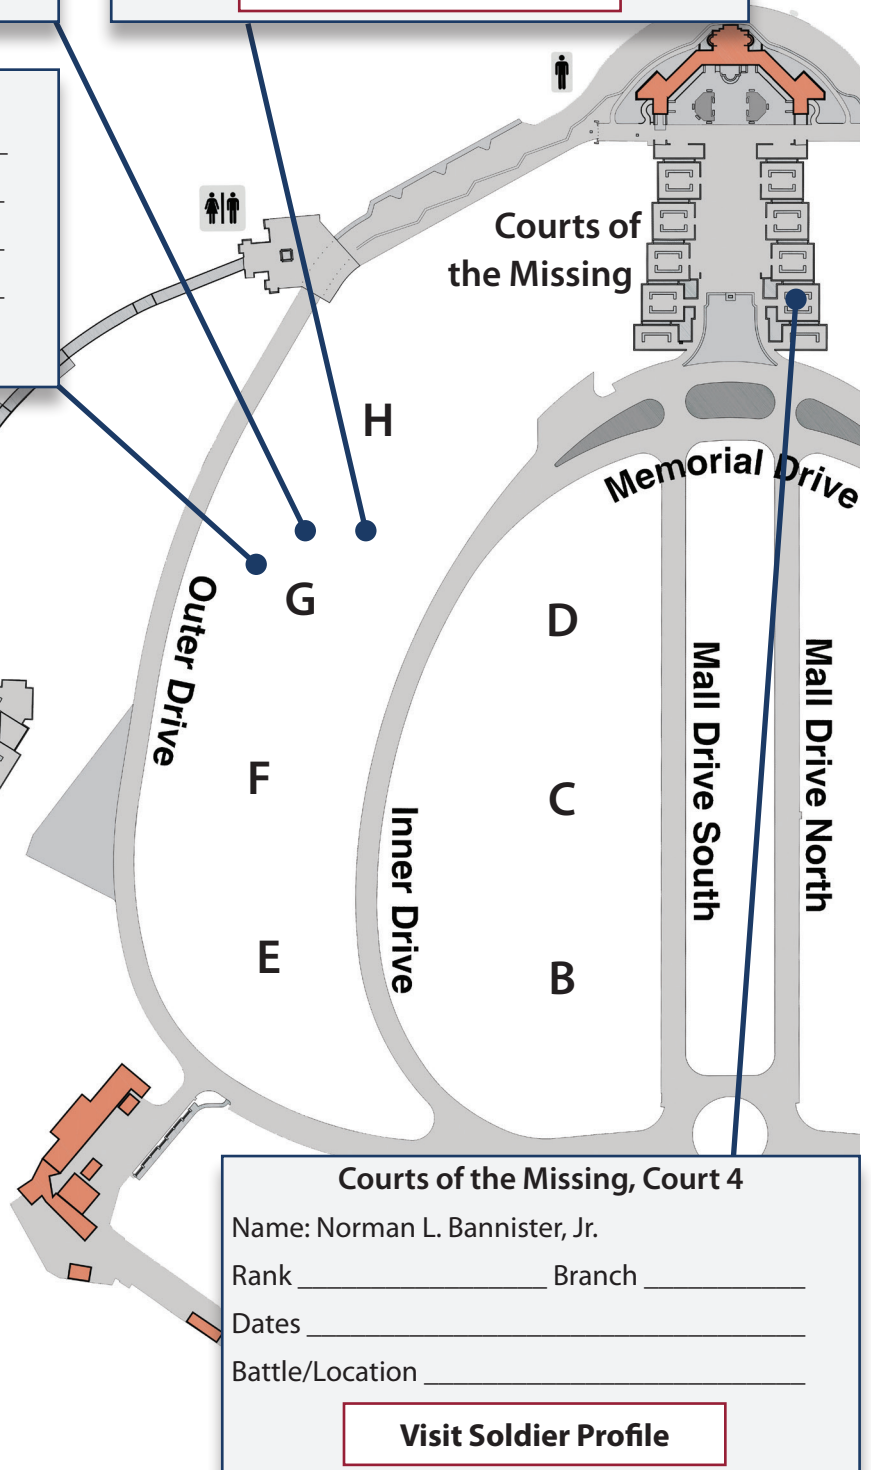

# Korean War Walk of Heroes Packet

**9. Section G, Site 352**

Name \_\_\_\_\_

Rank \_\_\_\_\_ Branch \_\_\_\_\_

Dates \_\_\_\_\_

Battle/Location \_\_\_\_\_

**Visit Soldier Profile**

**8. Section G, Site 310**

Name \_\_\_\_\_

Rank \_\_\_\_\_ Branch \_\_\_\_\_

Dates \_\_\_\_\_

Battle/Location \_\_\_\_\_

**Visit Soldier Profile**

**10. Section G, Site 392**

Name \_\_\_\_\_

Rank \_\_\_\_\_ Branch \_\_\_\_\_

Dates \_\_\_\_\_

Battle/Location \_\_\_\_\_

**Visit Soldier Profile**

- Directions:**
1. Locate the grave marker or memorial for sites 1-10.
  2. Determine the name, rank, branch of service, date of birth, and date of death for each service member.
  3. Access the provided link to read the personal story of the service member using the profiles.
  4. Record the gathered information in the correct bubble.
  5. Meet at the the Columbia statue at the top of the stairs at the designated time.

**Courts of the Missing, Court 4**

Name: Norman L. Bannister, Jr.

Rank \_\_\_\_\_ Branch \_\_\_\_\_

Dates \_\_\_\_\_

Battle/Location \_\_\_\_\_

**Visit Soldier Profile**

**7. Section R, Site 141**

Name \_\_\_\_\_